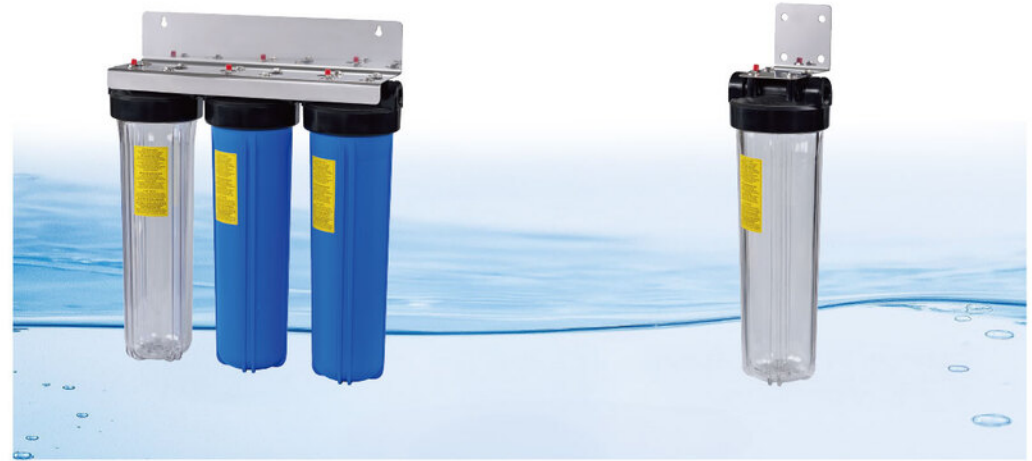

Whole House Water System - Triple stage

Model No.: WHB-BB203S

Specifications

- BB 20" x4.5" Triple filter system
- ** 3/4", 1", 1-1/4", 1-1/2" in/out port
- ** 3/4", 1", 1-1/4" Brass threading type available
- ** With Stainless bracket
- ** O Type Wrench
- ** PP Sediment filter
- ** UDF filter
- ** FPC filter/ Carbon Block filter
  (To be optional)

全戶型 - 水塔淨水器 (三道)

- ** 進出水孔徑: 3/4", 1", 1-1/4", 1-1/2"
- ** 進出水孔徑含銅套: 3/4", 1", 1-1/4"
- ** 含不鏽鋼三道吊片
- ** 濾瓶扳手
- ** PP棉濾心
- ** 填充式濾心 (活性炭 或 樹脂 或 KDF ..等等)
- ** 活性炭棒濾心 或 碳布濾心
  (多種濾心可以搭配選用)

Whole House Water System - Single stage

Model No.: WHB-BB201S

Specifications

- BB 20" x4.5" Single filter system
- ** 3/4", 1", 1-1/4", 1-1/2" in/out port
- ** 3/4", 1", 1-1/4" Brass threading type available
- ** With Stainless bracket
- ** O Type Wrench
- ** PP Sediment filter/ UDF filter/ FPC filter/
  Carbon Block filter
  (To be optional)

全戶型 - 水塔淨水器 (單道)

- ** 進出水孔徑: 3/4", 1", 1-1/4", 1-1/2"
- ** 進出水孔徑含銅套: 3/4", 1", 1-1/4"
- ** 含不鏽鋼單道吊片
- ** 濾瓶扳手
- ** PP棉濾心 或 填充式濾心 (活性炭 或 樹脂 或
  KDF ..等等) 或 活性炭棒濾心 或 碳布濾心
  (多種濾心可以搭配選用)